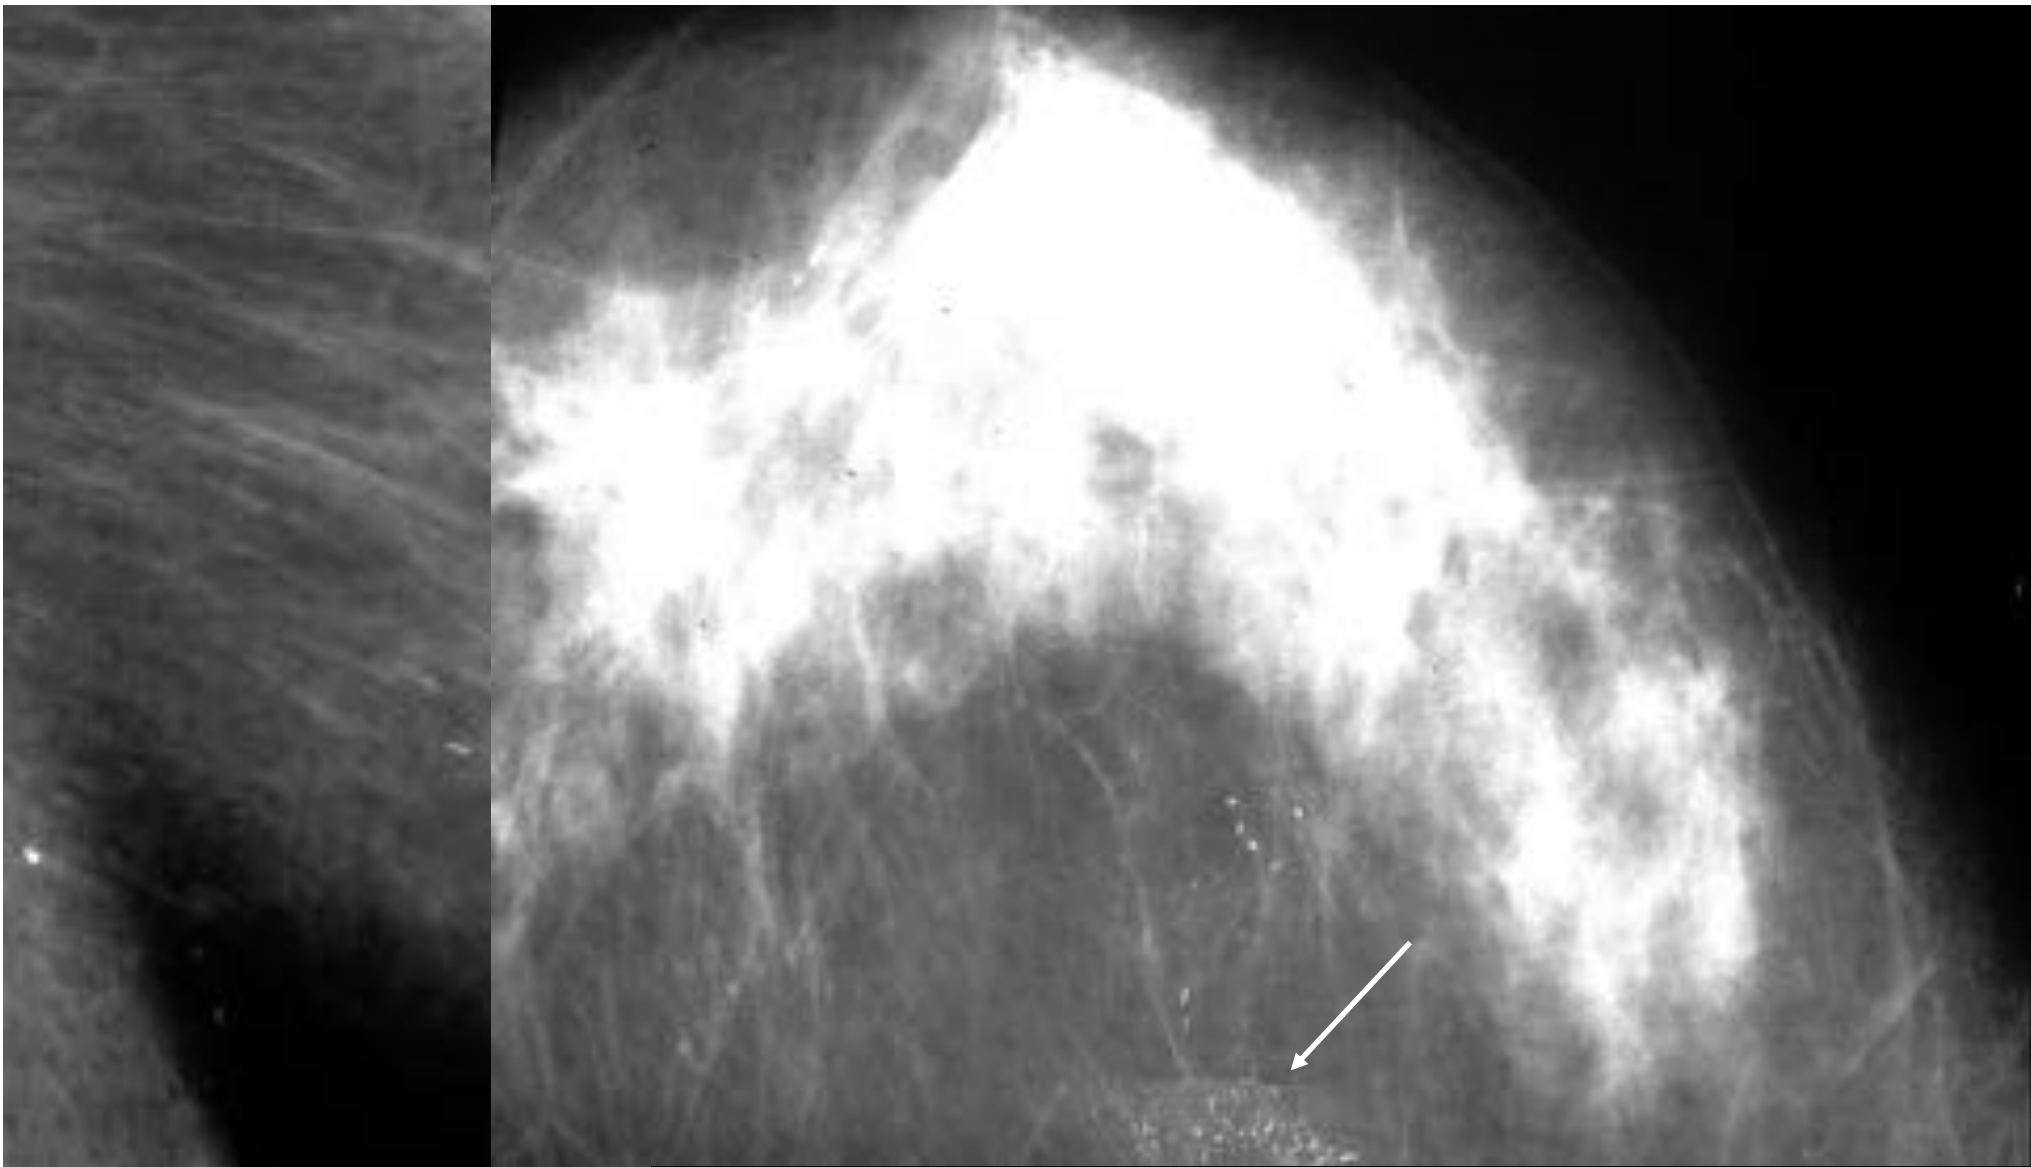

Eclats métalliques

Sillon sous mammaire

A grayscale microscopic image showing numerous small, bright, elongated, and irregularly shaped particles scattered across a dark, textured background. These particles are identified as pomade inclusions within a glass slide. A black rectangular box is superimposed over the center of the image, containing white text.

**Incrustations de pommade
dans une verrue**

Pommade contenant des métaux lourds

Incrustation cutanée de sels d'aluminium présents dans un antitranspirant.

Empreintes digitales