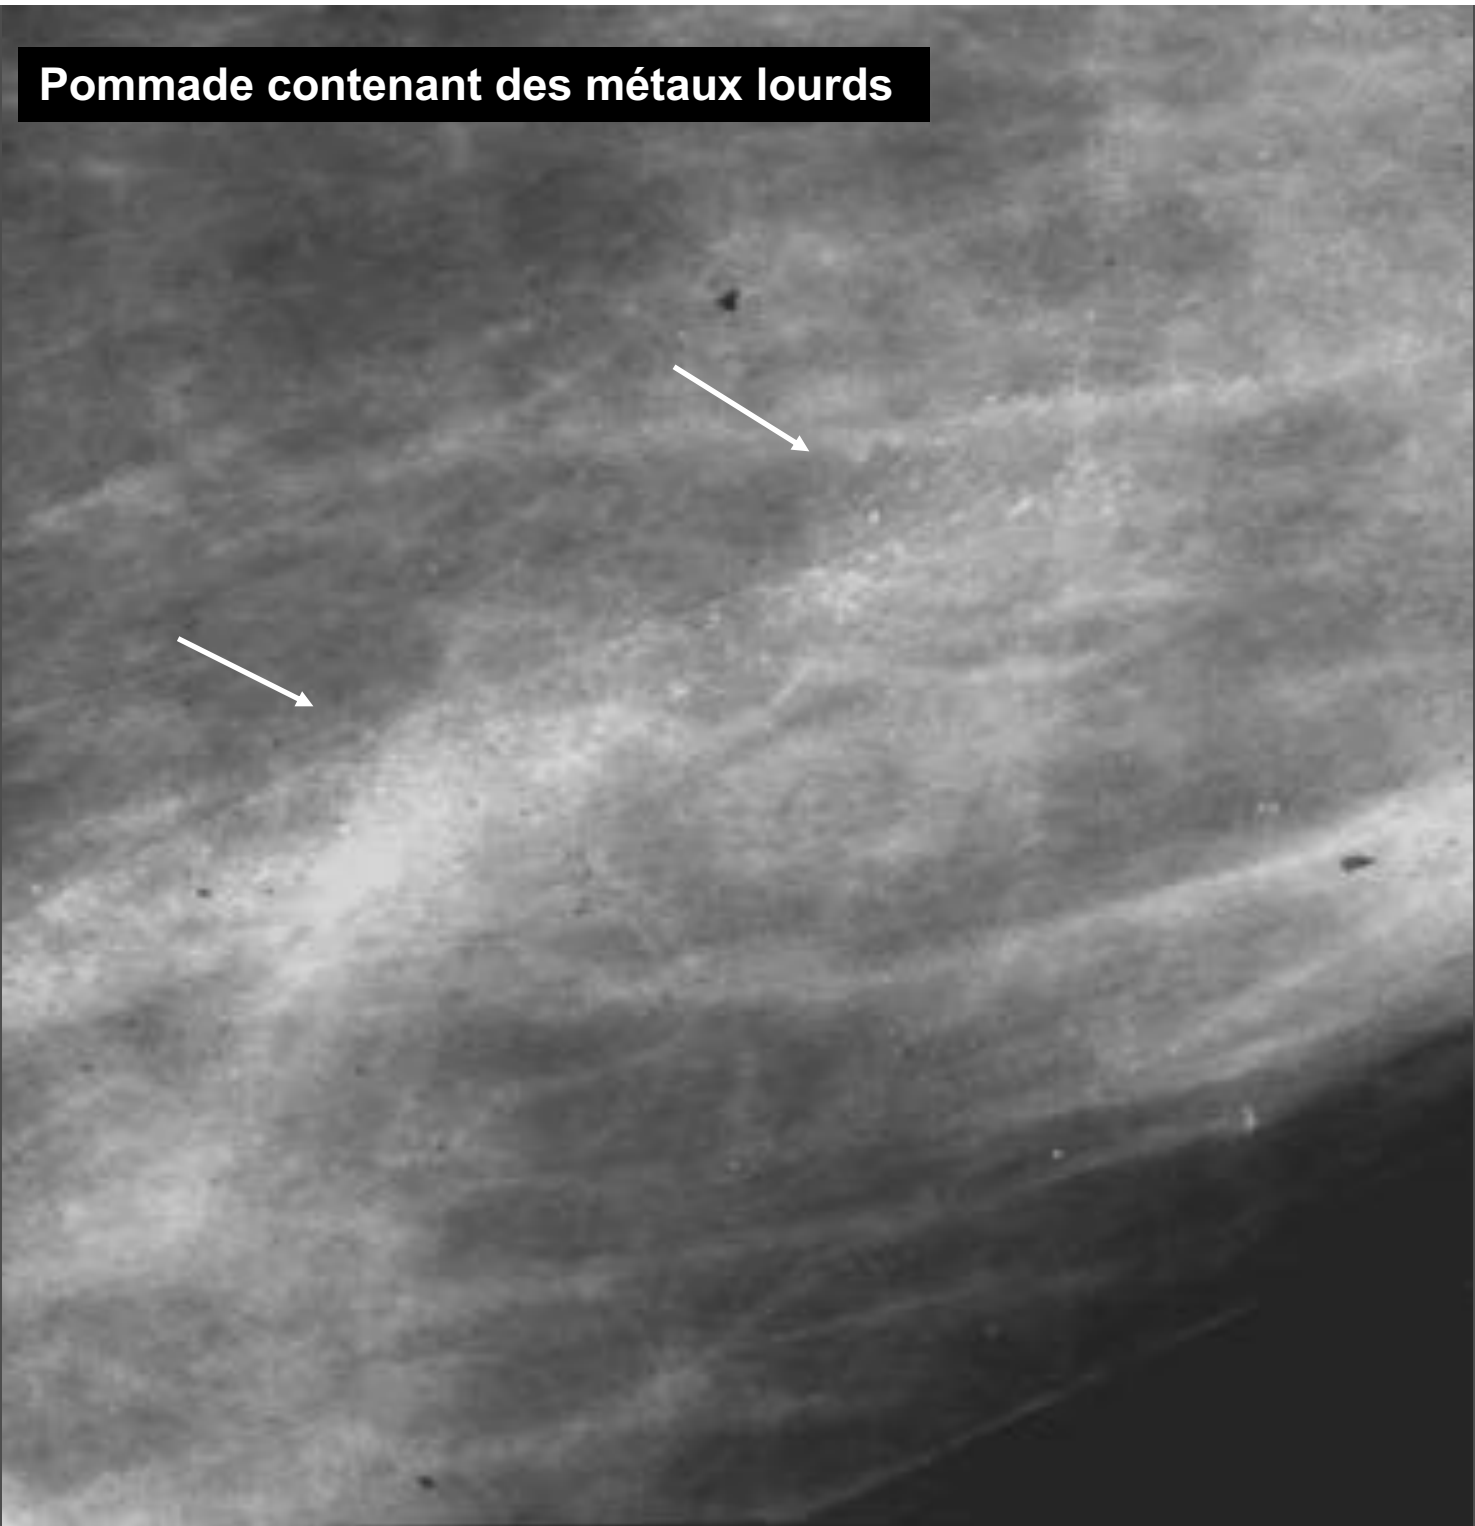

Eclats métalliques

Sillon sous mammaire

A grayscale microscopic image showing numerous small, bright, elongated, and irregularly shaped particles scattered across a dark, textured background. These particles are identified as pomade inclusions within a glass slide. A black rectangular box is superimposed over the center of the image, containing white text.

**Incrustations de pommade
dans une verrue**

Pommade contenant des métaux lourds

Incrustation cutanée de sels d'aluminium présents dans un antitranspirant.

Empreintes digitales